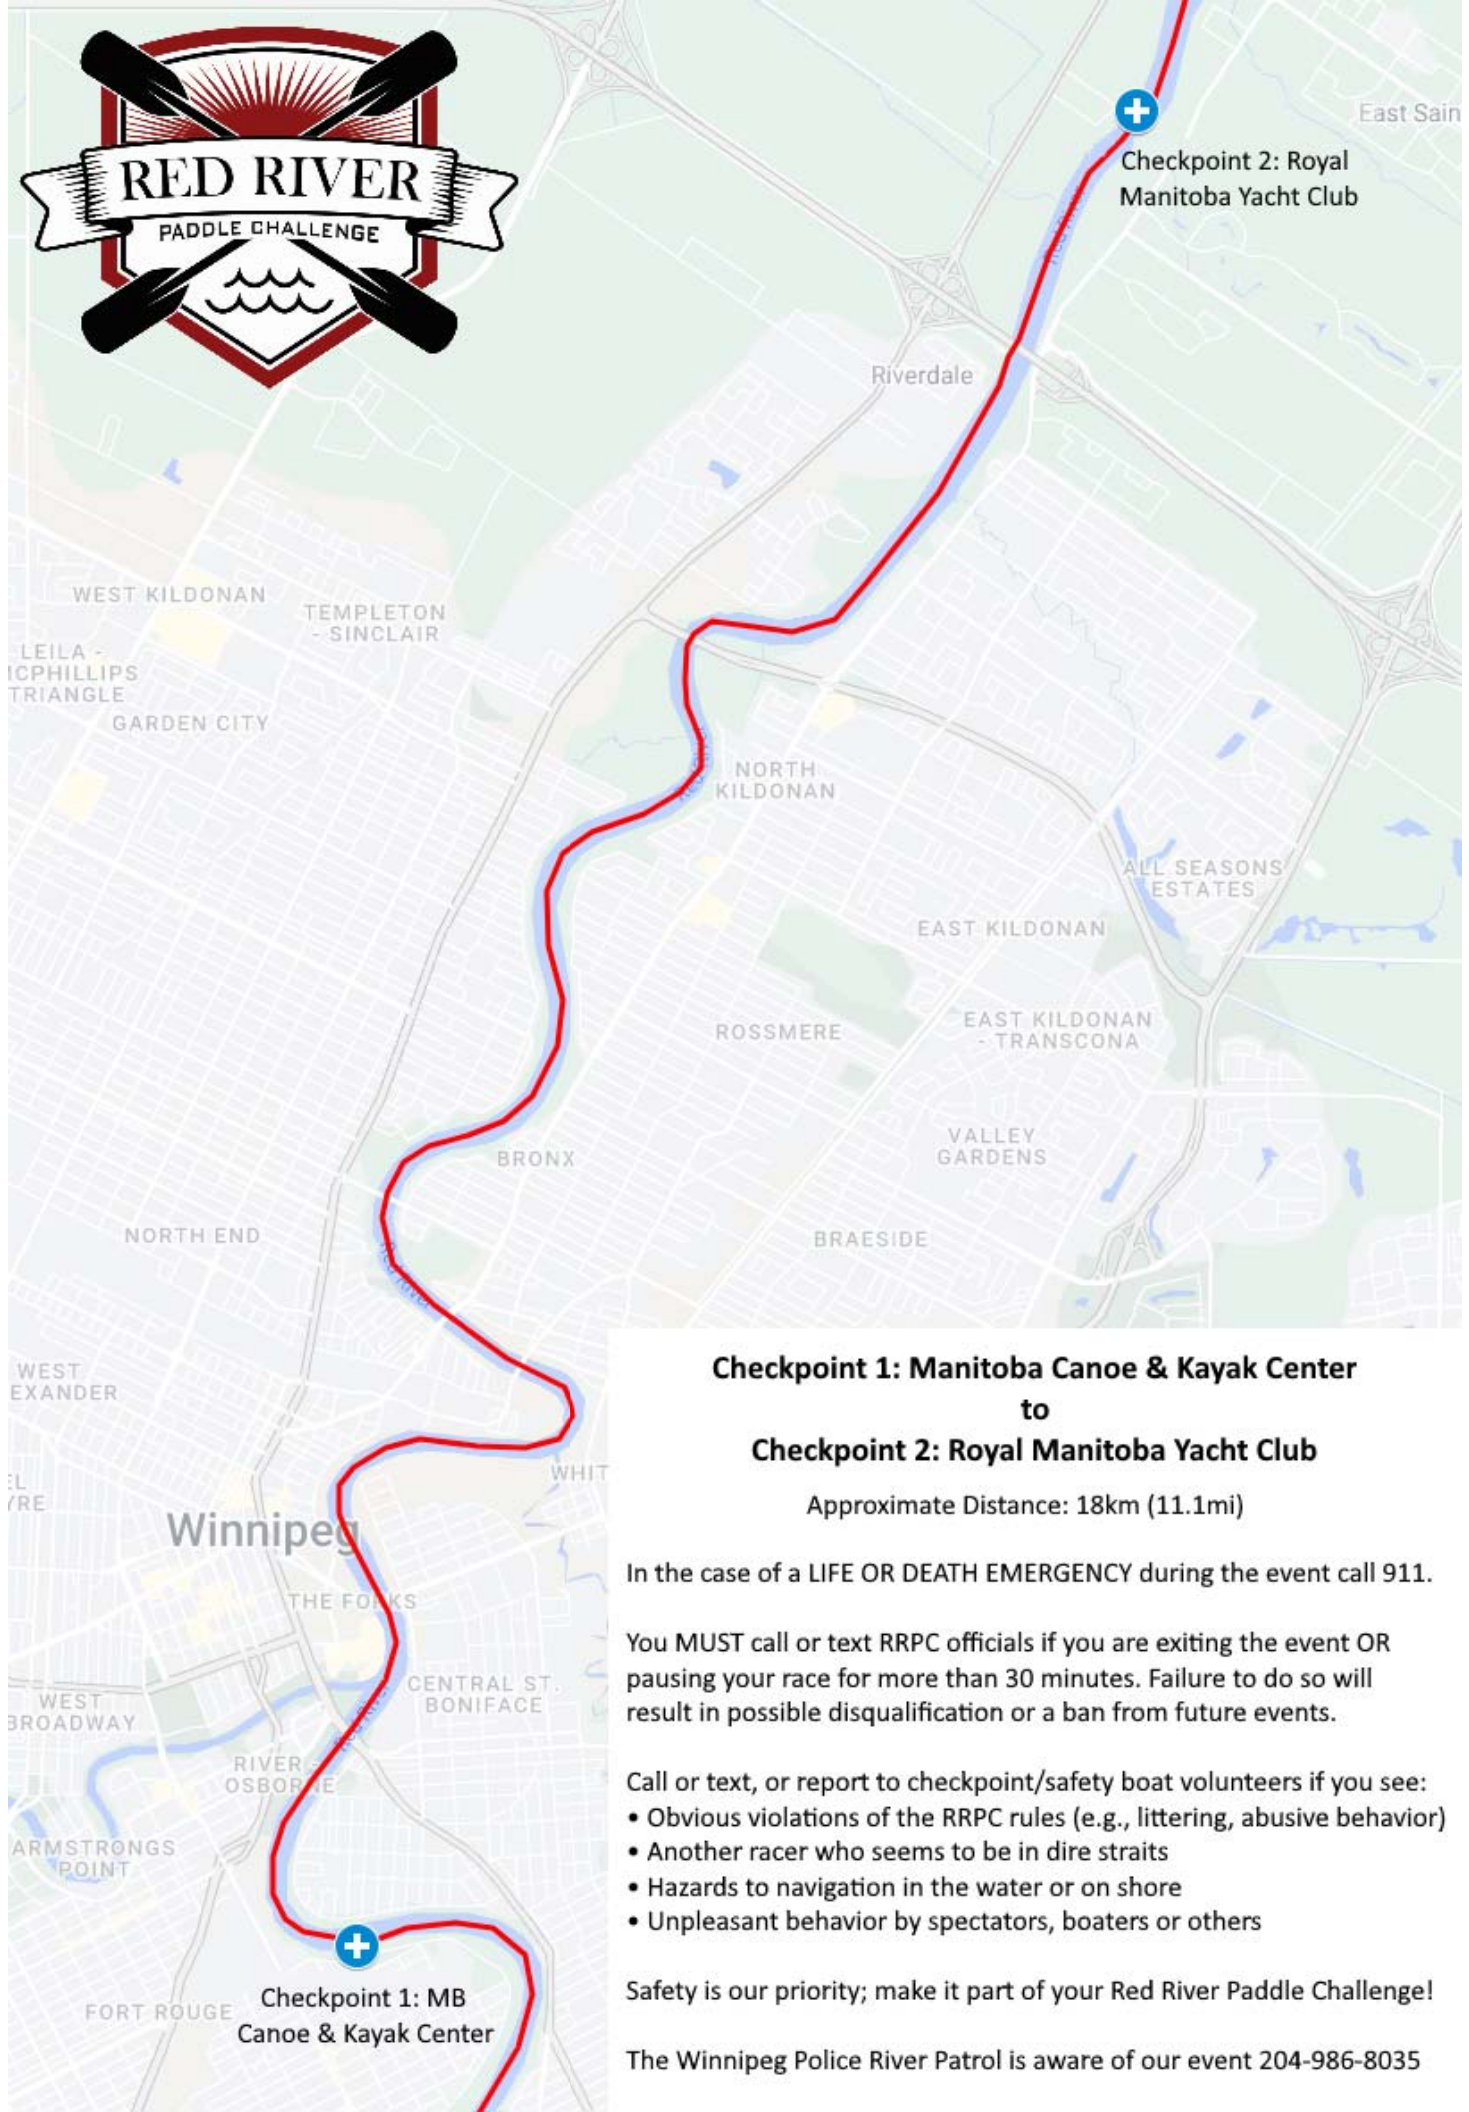

Checkpoint 1: MB Canoe & Kayak Center

Start: St Vital Park

**Start to Checkpoint 1:
(Manitoba Canoe & Kayak Center)**

Approximate Distance: 10km (6.25mi)

In the case of a LIFE OR DEATH EMERGENCY during the event call 911.

Safety is our priority; make it part of your Red River Paddle Challenge!

The Winnipeg Police River Patrol is aware of our event 204-986-8035

**Checkpoint 1: Manitoba Canoe & Kayak Center
to
Checkpoint 2: Royal Manitoba Yacht Club**

Approximate Distance: 18km (11.1mi)

In the case of a LIFE OR DEATH EMERGENCY during the event call 911.

You MUST call or text RRPC officials if you are exiting the event OR pausing your race for more than 30 minutes. Failure to do so will result in possible disqualification or a ban from future events.