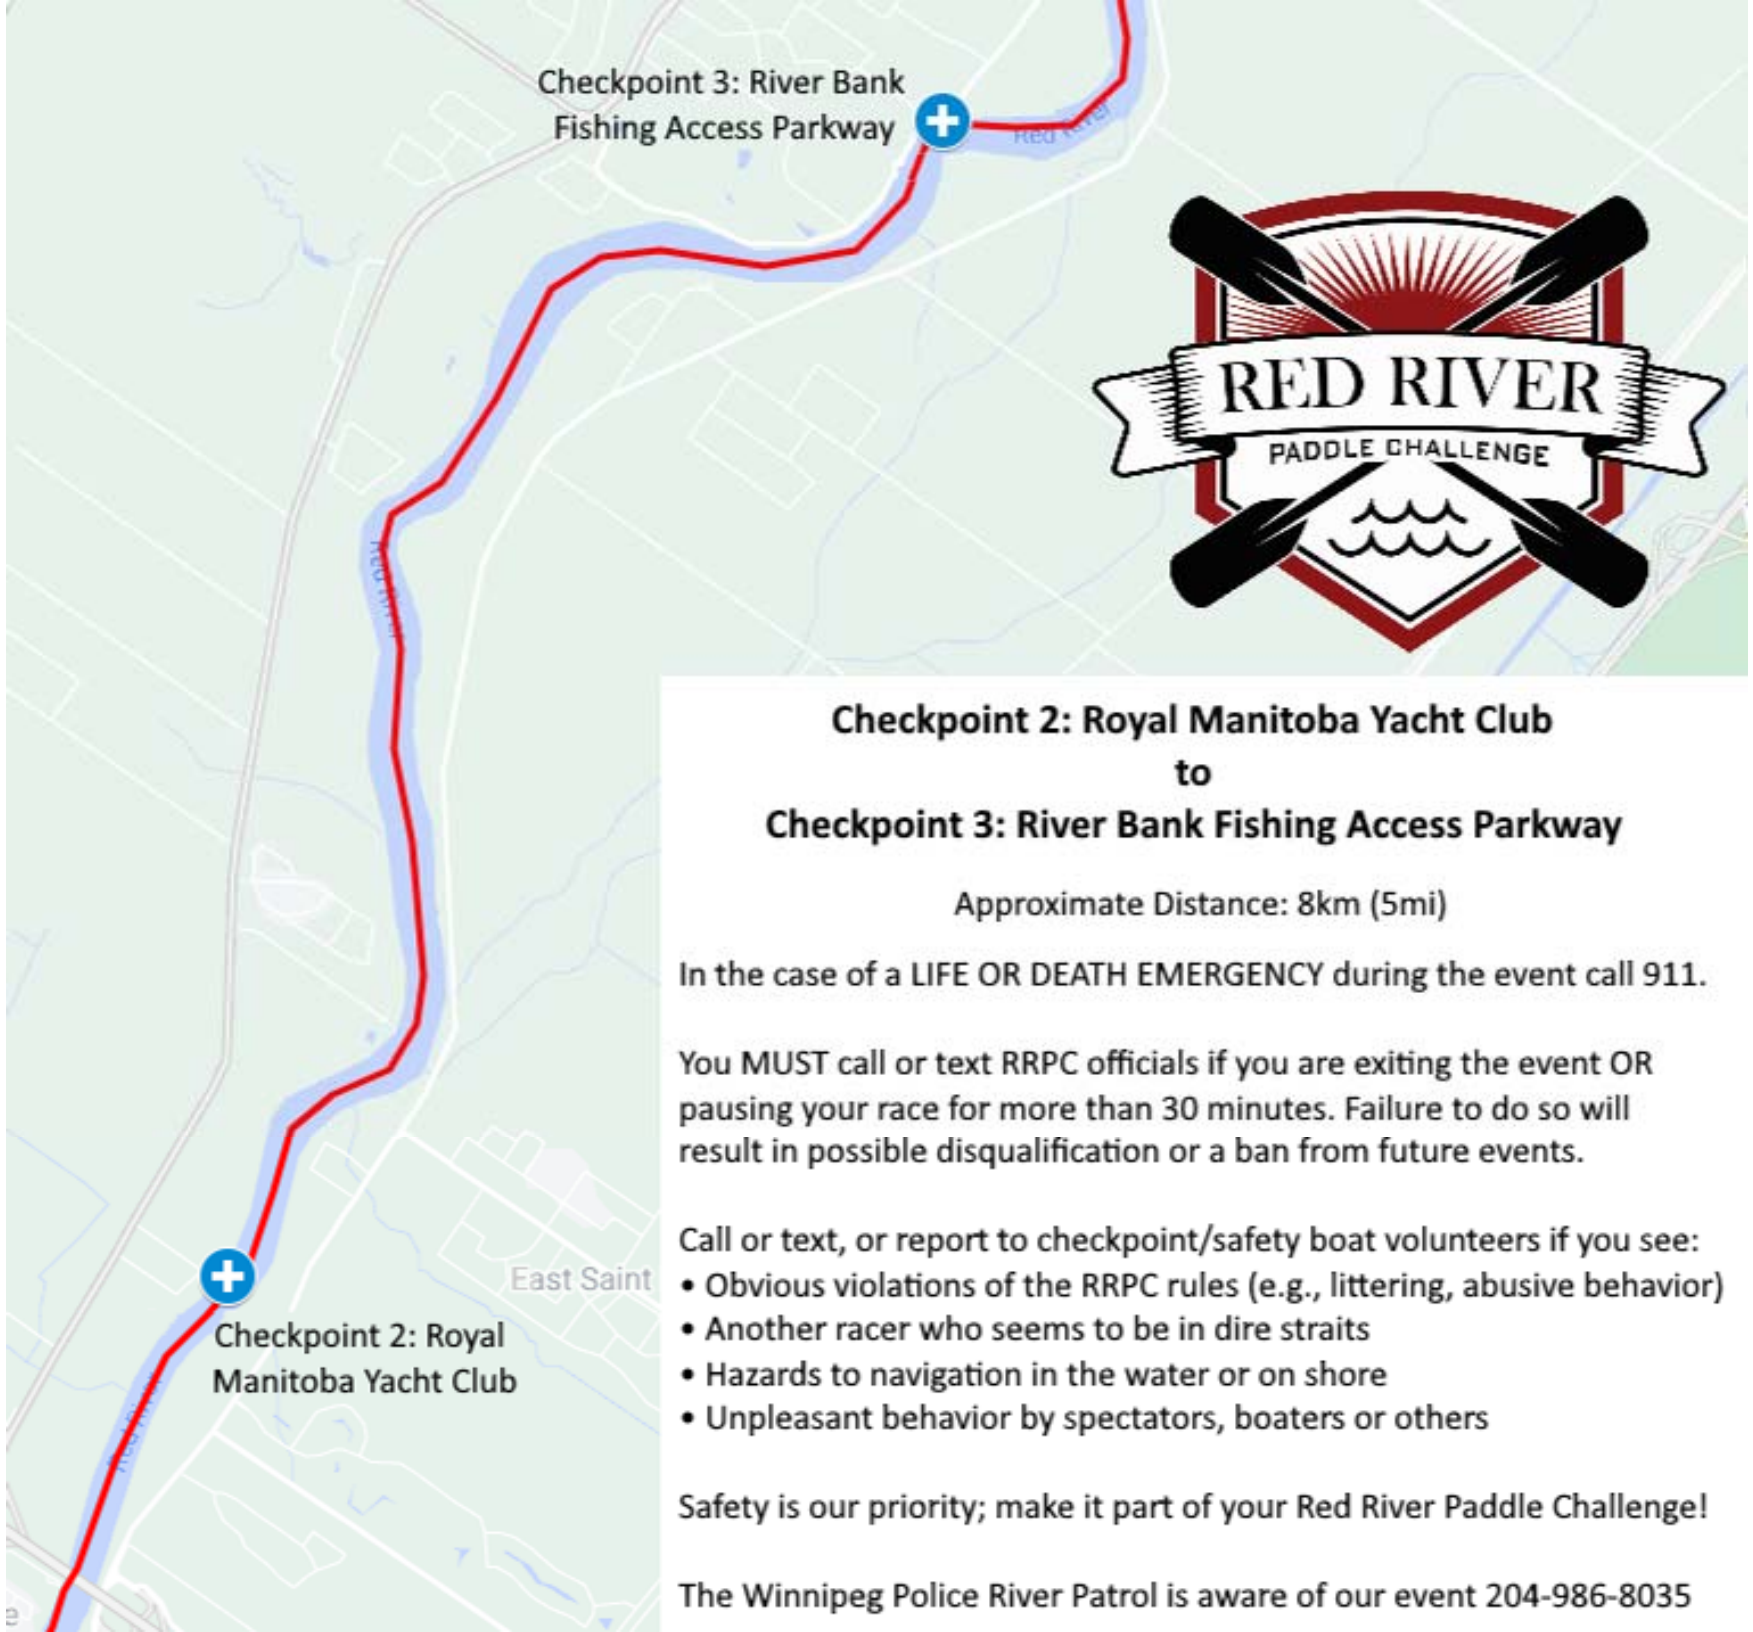

**Checkpoint 2: Royal Manitoba Yacht Club
to
Checkpoint 3: River Bank Fishing Access Parkway**

Approximate Distance: 8km (5mi)

In the case of a LIFE OR DEATH EMERGENCY during the event call 911.

You MUST call or text RRPC officials if you are exiting the event OR pausing your race for more than 30 minutes. Failure to do so will result in possible disqualification or a ban from future events.

1. Call or text, or report to checkpoint/safety boat volunteers if you see:
2. Obvious violations of the RRPC rules (e.g., littering, abusive behavior)
   - Another racer who seems to be in dire straits
   - Hazards to navigation in the water or on shore
   - Unpleasant behavior by spectators, boaters or others

Safety is our priority; make it part of your Red River Paddle Challenge!

The Winnipeg Police River Patrol is aware of our event 204-986-8035